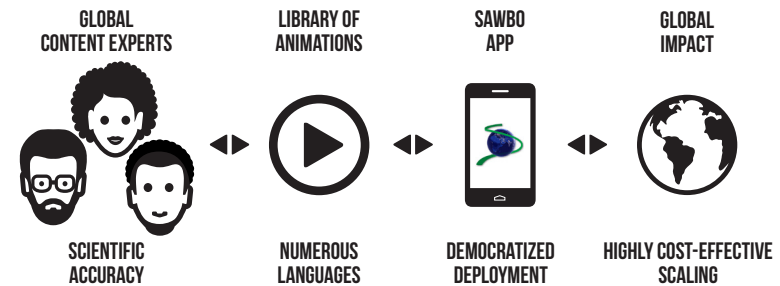

Once an animation is completed in English, it is translated into numerous

languages by our volunteers. Once the voice-over language has been recorded, it is overlaid onto the animation by our video editing team. Everyone involved in the creation of the animation receives written credit and the sponsor's logo can be included along with a mention that the animation was made possible through the sponsor's support.

Upon completion, animations are stored in our public video library. Because this is a tax-deductible, charitable donation, sponsors have access and use of the final animation only once it is placed into our public digital library. All animations are also made available on the Android-based free SAWBO Deployer App.

The SAWBO App is an Android App that allows people to easily download the videos most places in the world and to easily share the animations locally - from their cell phones. The App can be shared between Android phones and can be spread "virally" in a country or community. Thus, we offer not only the ability to create the content, but also a way to easily deploy it within the countries of interest.

SAWBO.ILLINOIS.EDU

THE SAWBO ADVANTAGE WHAT WE CAN DO FOR THE WORLD

Scientific Accuracy

Rigorous development process to assure scientific accuracy of content.

Ready Made Deployment Pathways

All animations are made available on our App, thus, any SAWBO animation can be deployed at the click of a button by you or hundreds of other people in your community.

Zero Costs to You for Making the Animated Content Accessible

Your organization has easy access to the content online and via our App allowing for easy deployment.

Increasing Your Impact and Visibility of Your Brand

As other groups use the animation, your group will have your "brand" displayed with every single viewing.

Your Impact Keeps Growing

SAWBO adds more language variants to the animations as new language volunteers become available.

MAKING A DONATION

The simplest way to support an animation is a direct donation to SAWBO through our donation page (sawbo-illinois.org/donate.htm). Please be advised that this is THE ONLY donation page where the funds come directly to the SAWBO program.

With a donation there is no formal agreement and SAWBO is not providing a service, but it allows us to create an animation of common interest to both the sponsor and SAWBO. Because we are part of the University of Illinois, we are a not-for-profit organization that creates animations at "cost" in order to have a global impact. Funds go to support a team of people including UIUC students, involved in all aspects of creation of the animation. All animations are created internally in SAWBO, thus there are never any concerns with copyright infringement. Once a donation is made, our sponsor receives a gift receipt from the University of Illinois Foundation for tax purposes and SAWBO will actively begin working with the sponsor to create the animation.