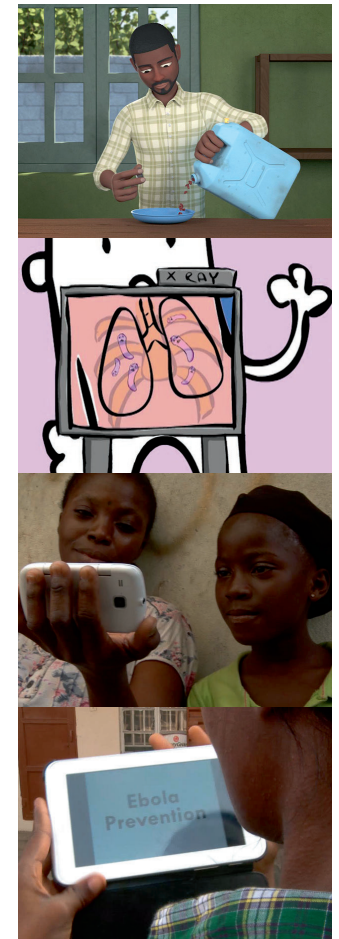

SAWBO

Scientific Animations
Without Borders

ANIMATION TOPIC HIGHLIGHTS

Ebola Prevention
Colorectal Cancer Screening
Micro-Finance: Savings Group
Postharvest Loss: Bag Storage
How to Create Compost
Preventing Sickness
How to Wash Your Hands
Malaria Prevention

CONTACT INFORMATION:
animations@illinois.edu
Phone +1 (217) 333-6538

University of Illinois at
Urbana-Champaign

WHAT WE DO

Scientific Animations Without Borders™ (SAWBO) is a University of Illinois at Urbana-Champaign based program. SAWBO transforms extension information on relevant topics such as agriculture, health and women's empowerment, into 2D, 2.5D and 3D animations, which are then voice overlaid into a diversity of global languages. All SAWBO animations are made freely available to anyone wishing to use them for educational purposes. Animations can be downloaded from a variety of SAWBO channels and accessed via computers, tablets, cell phones, TVs, and overhead projection systems. Animations are vetted by global experts to ensure scientific accuracy of content and have been used in communities across the world to spread knowledge that improves people's lives.